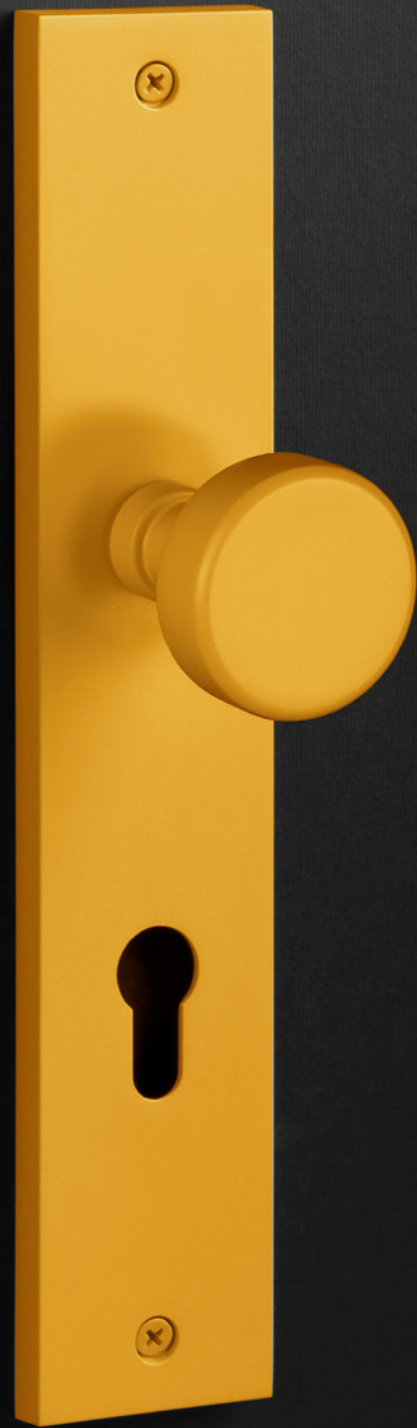

Material:

Zinc Alloyed

Diameter:

50 mm

Available Colors:

Black • White • Dark Gray • Caramel • Special Silver • Rose Gold • Champagne • Chocolate • Red • Dark Blue • Light Blue • Orange • Light Turquoise • Pink • Purple