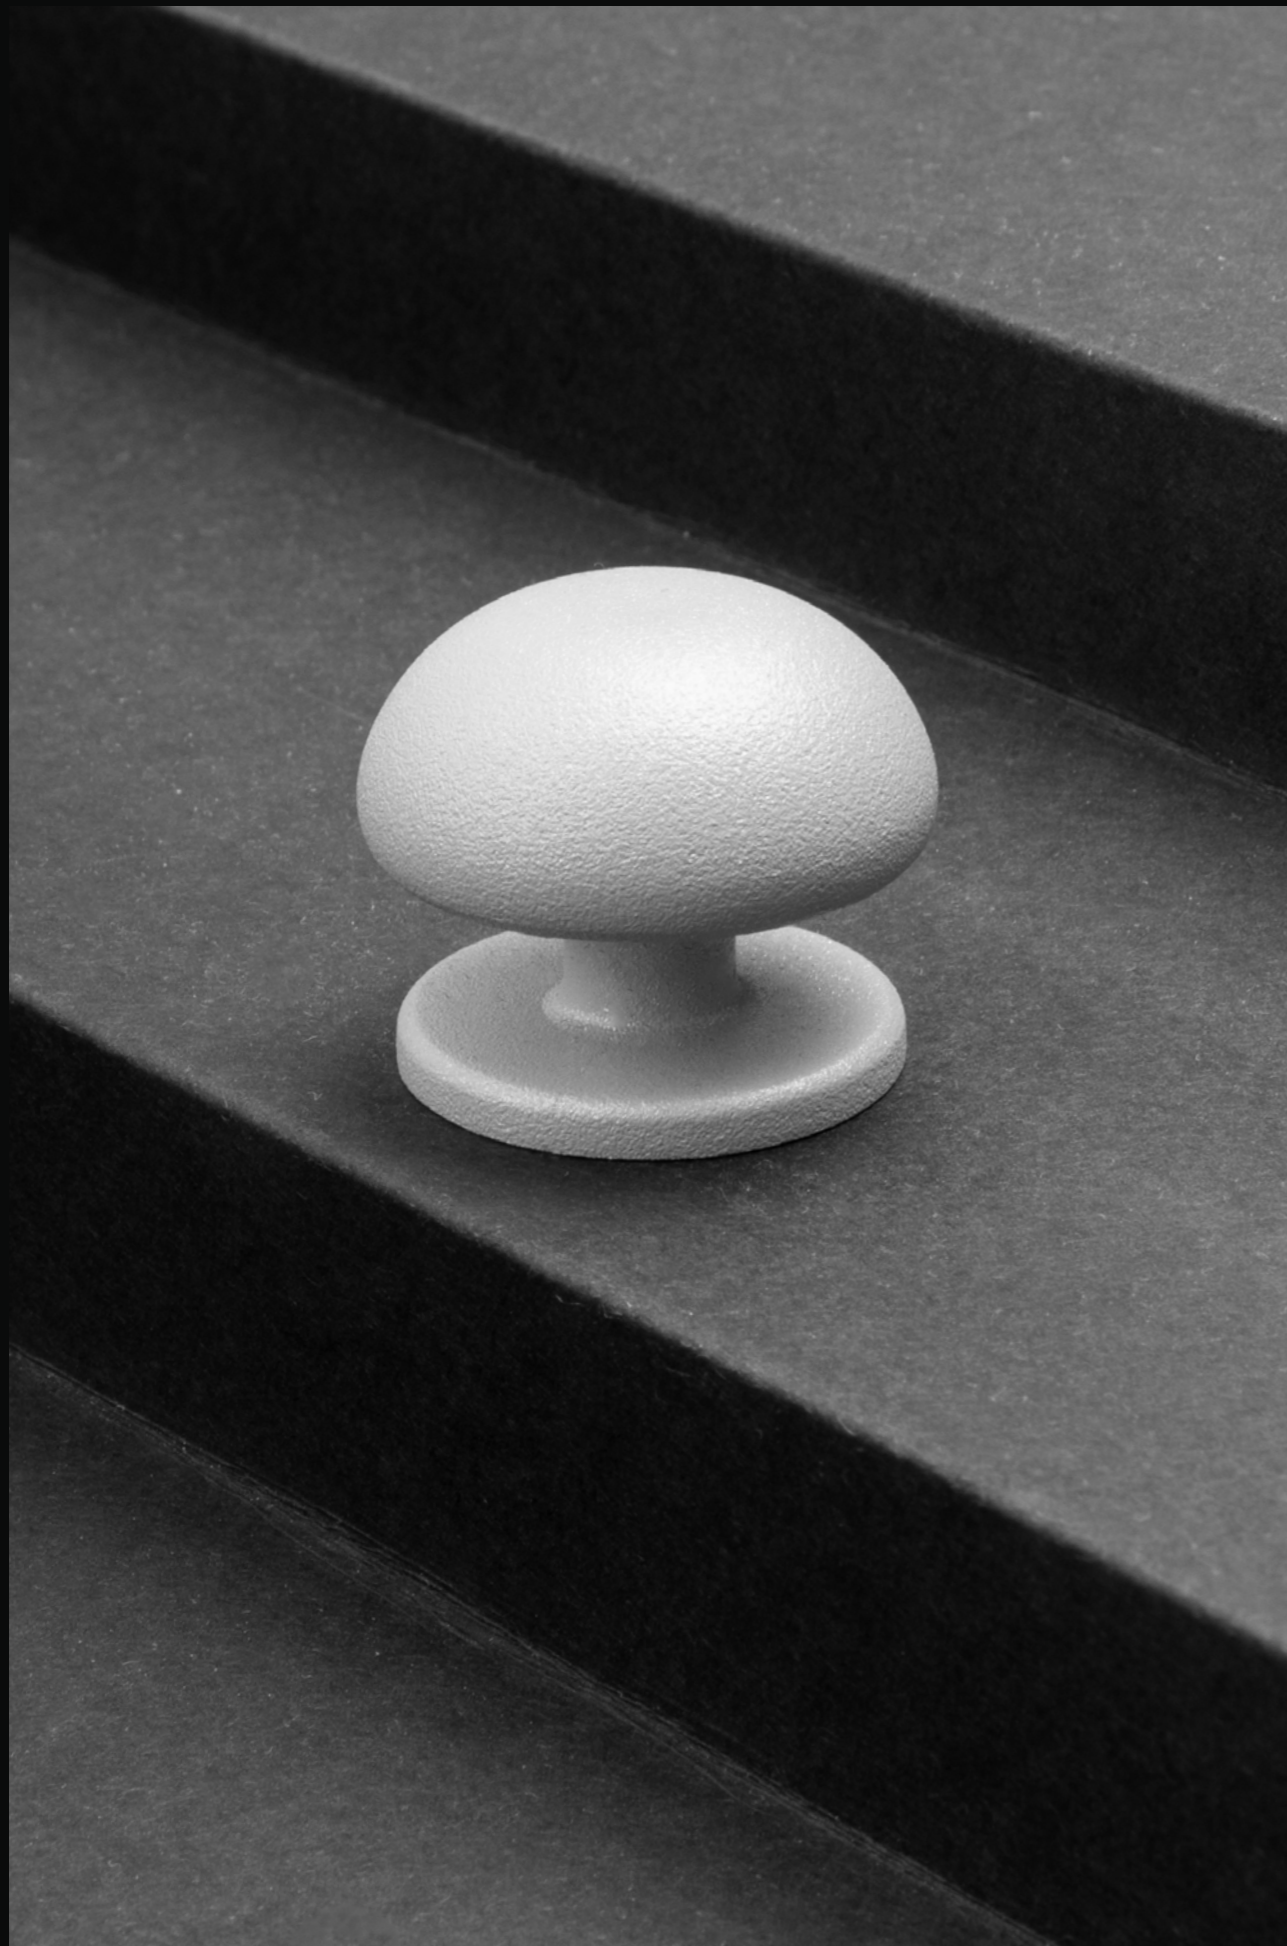

Material:

Zinc Alloyed

Size:

Knob

Diameter:

34 mm

Available Colors:

Black • White • Dark Gray • Caramel • Special Silver • Rose Gold • Champagne • Chocolate • Red • Dark Blue • Light Blue • Orange • Light Turquoise • Pink • Purple