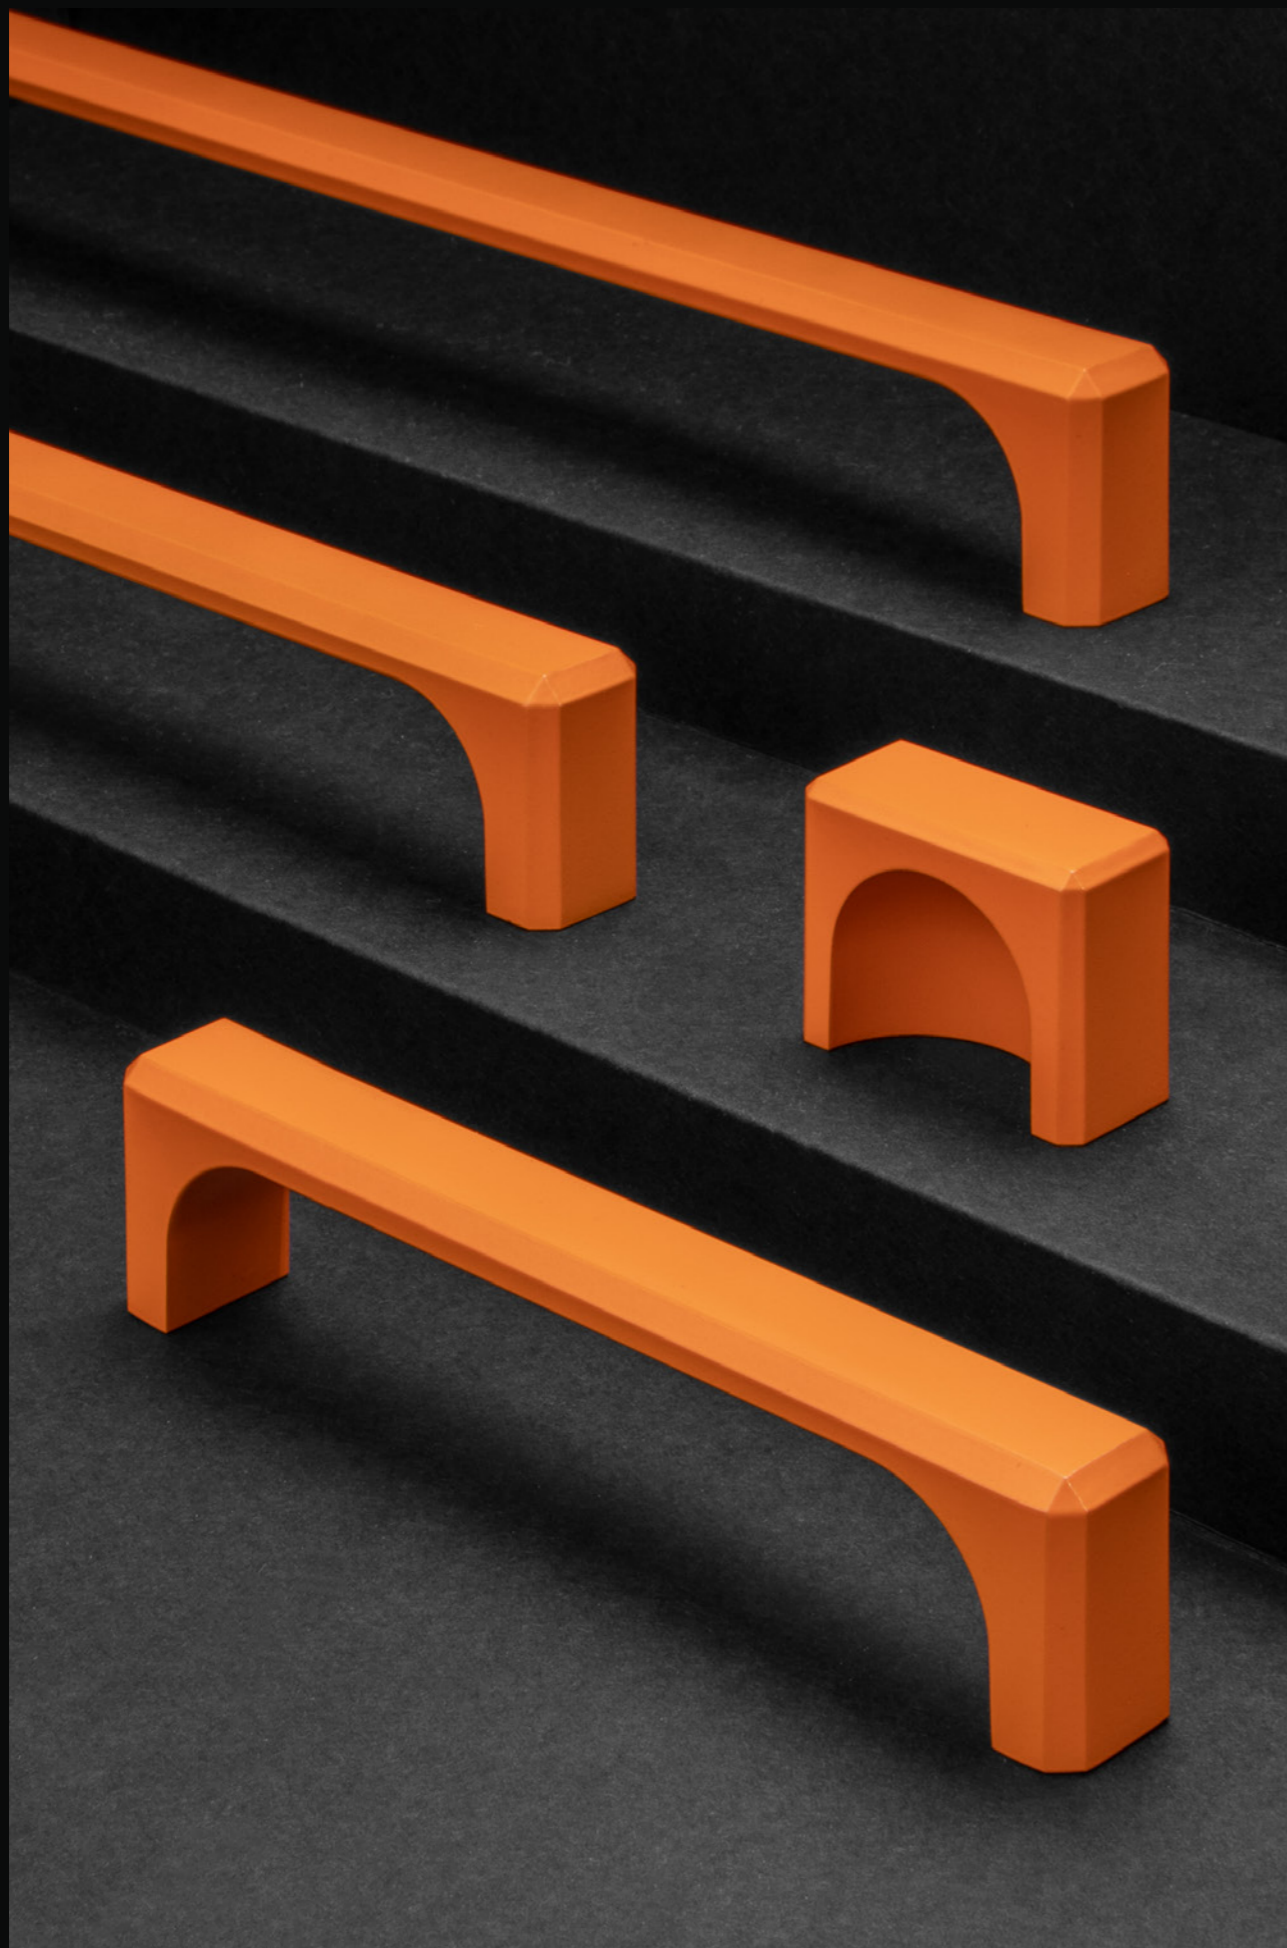

Material:

Zinc Alloyed

Sizes:

32mm | 128mm | 192mm | 256mm

Length:

41mm | 138mm | 220mm | 266mm

Available Colors:

Black • White • Dark Gray • Caramel • Special Silver • Rose Gold • Champagne • Chocolate • Red • Dark Blue • Light Blue • Orange • Light Turquoise • Pink • Purple