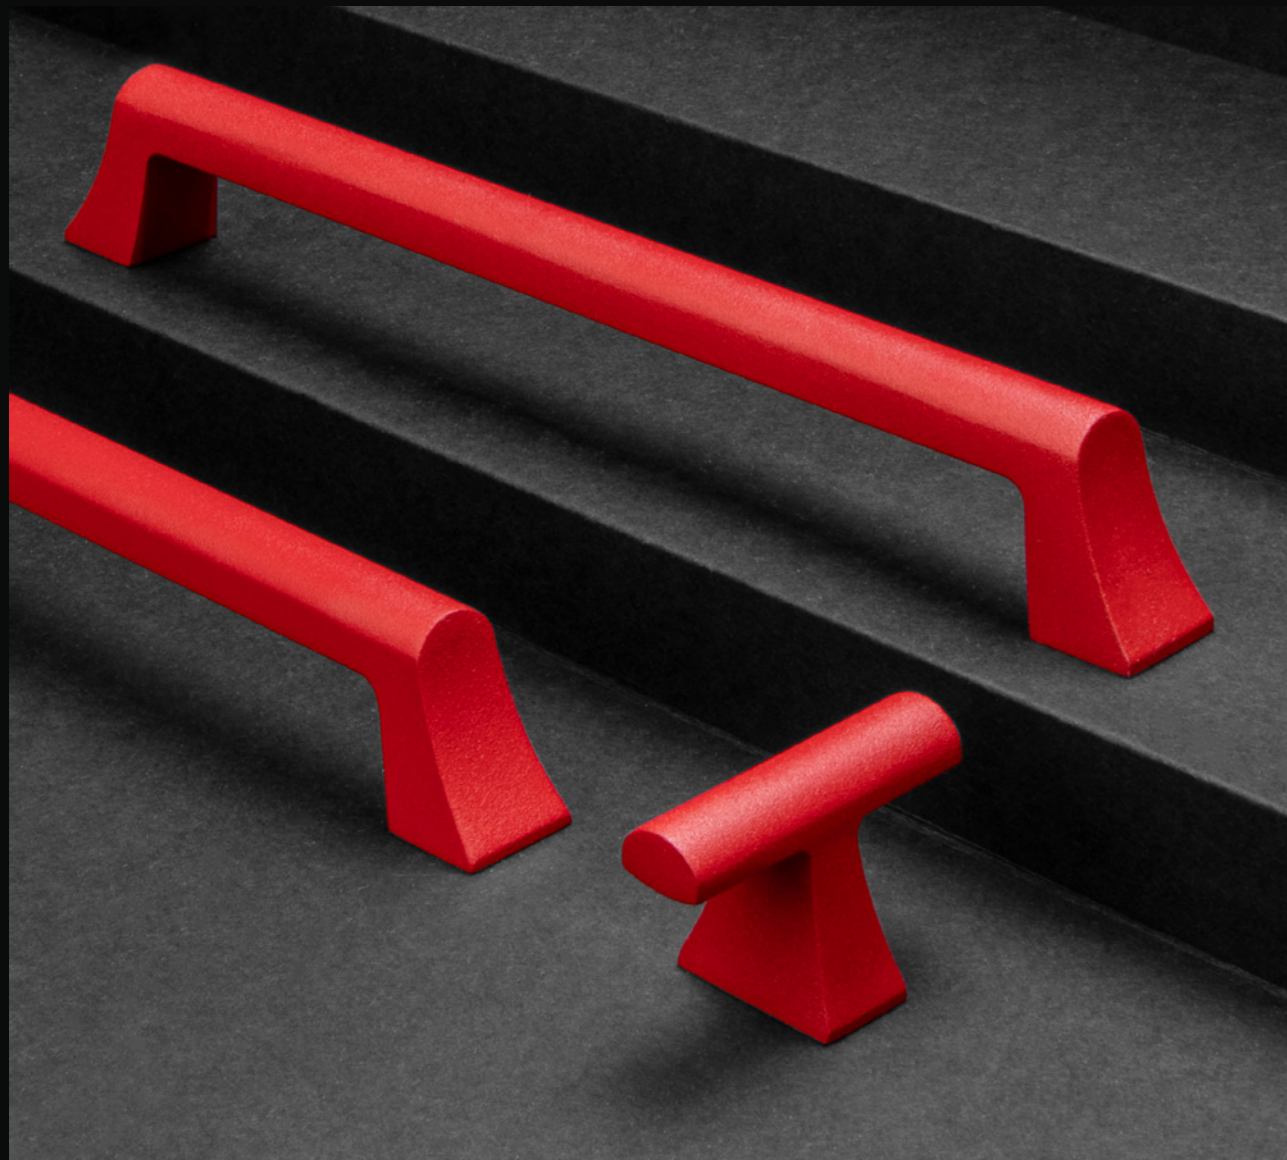

10

TRUNK MODEL

It is the Trunk
of beauty and
elegance.

Material:

Zinc Alloyed

Sizes:

16mm | 128mm | 192mm

Length: