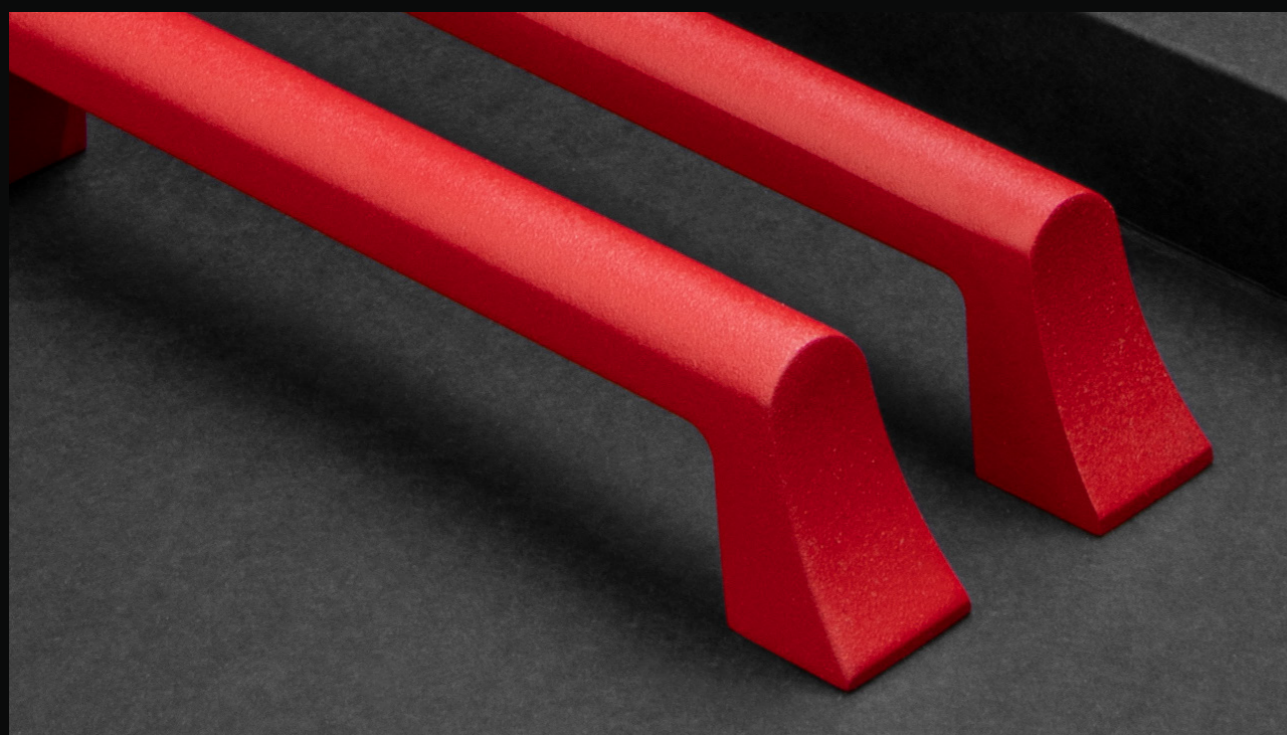

10

TRUNK MODEL

It is the Trunk
of beauty and
elegance.

Material:

Zinc Alloyed

Sizes:

16mm | 128mm | 192mm

Length: