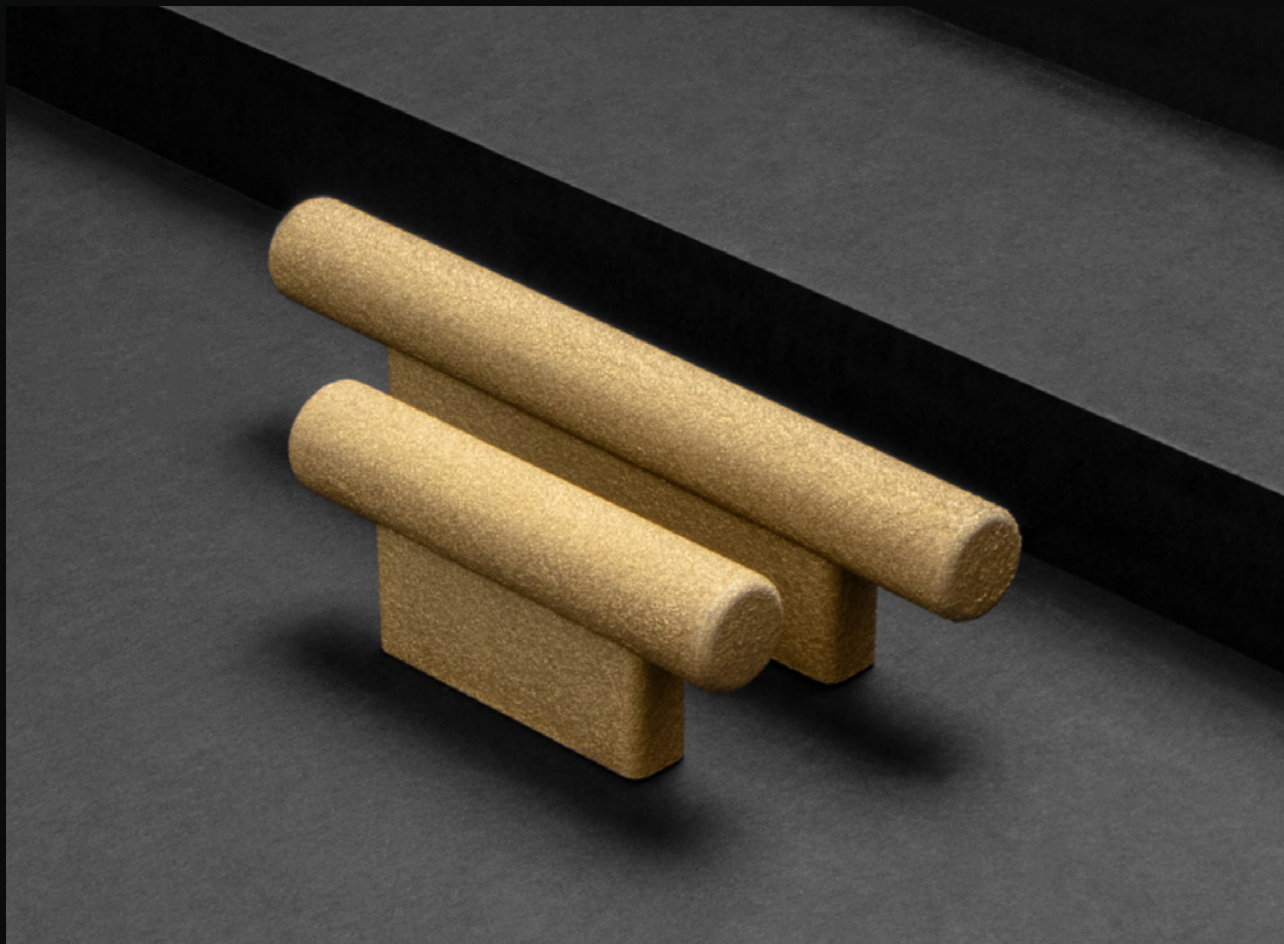

Material:

Zinc Alloyed

Sizes:

32mm | 64mm

Length:

70mm | 117mm

Available Colors:

Black • White • Dark Gray • Caramel • Special Silver • Rose Gold • Champagne • Chocolate • Red • Dark Blue • Light Blue • Orange • Light Turquoise • Pink • Purple