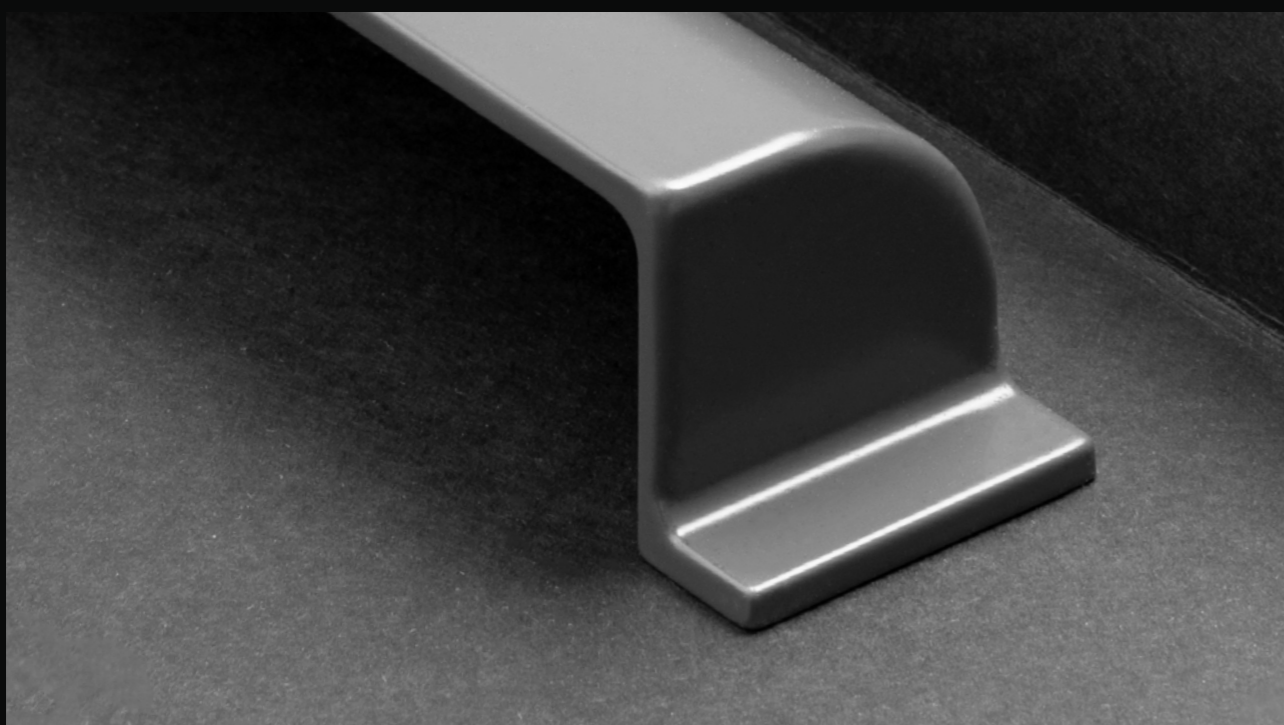

Available Colors:

Black • White • Dark Gray • Caramel • Special Silver • Rose Gold • Champagne • Chocolate • Red • Dark Blue • Light Blue • Orange • Light Turquoise • Pink • Purple