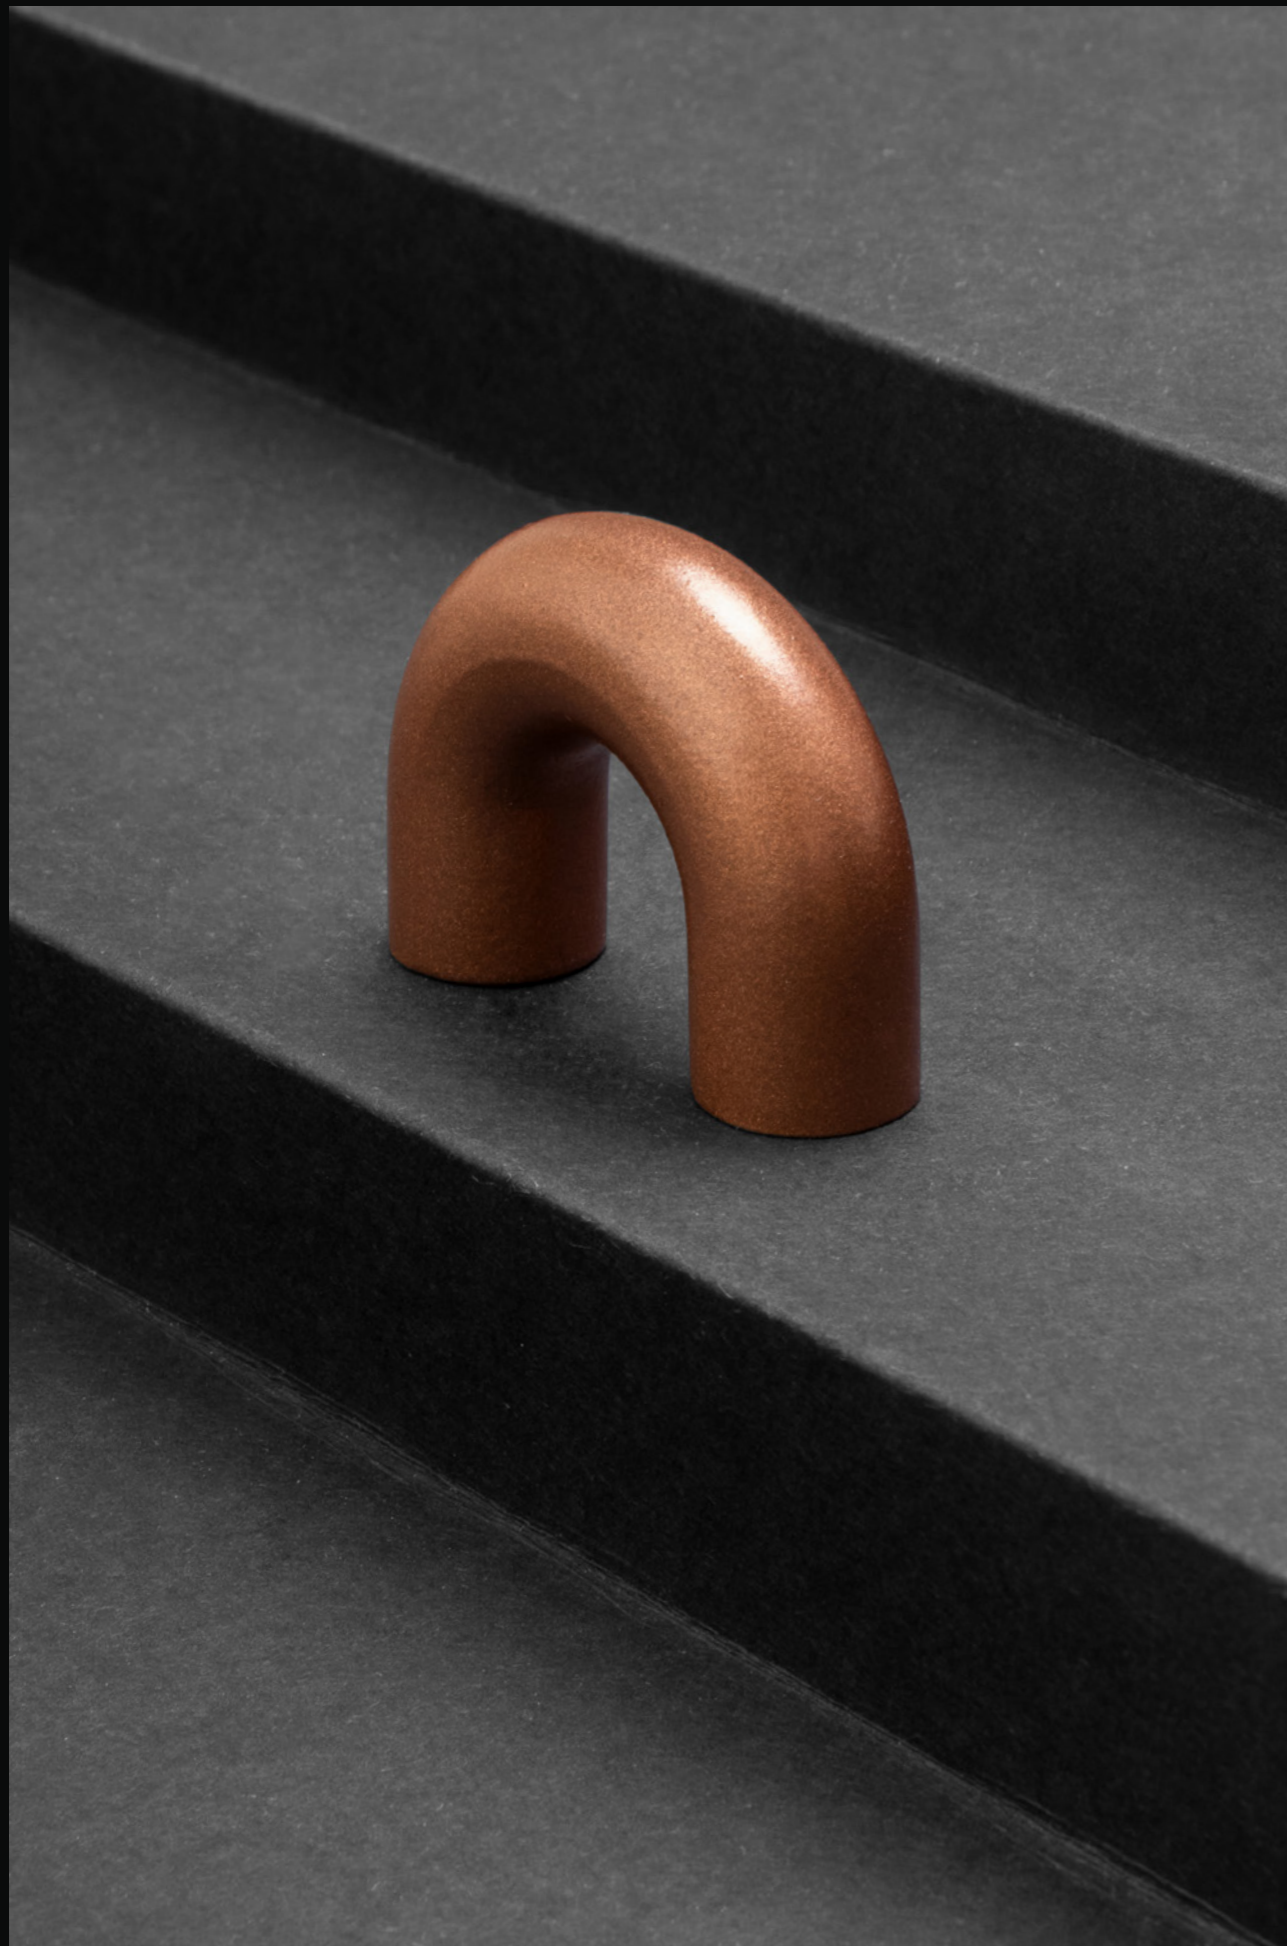

Material:

Zinc Alloyed

Size:

32 mm

Diameter:

47 mm

Available Colors:

Black • White • Dark Gray • Caramel • Special Silver • Rose Gold • Champagne • Chocolate • Red • Dark Blue • Light Blue • Orange • Light Turquoise • Pink • Purple