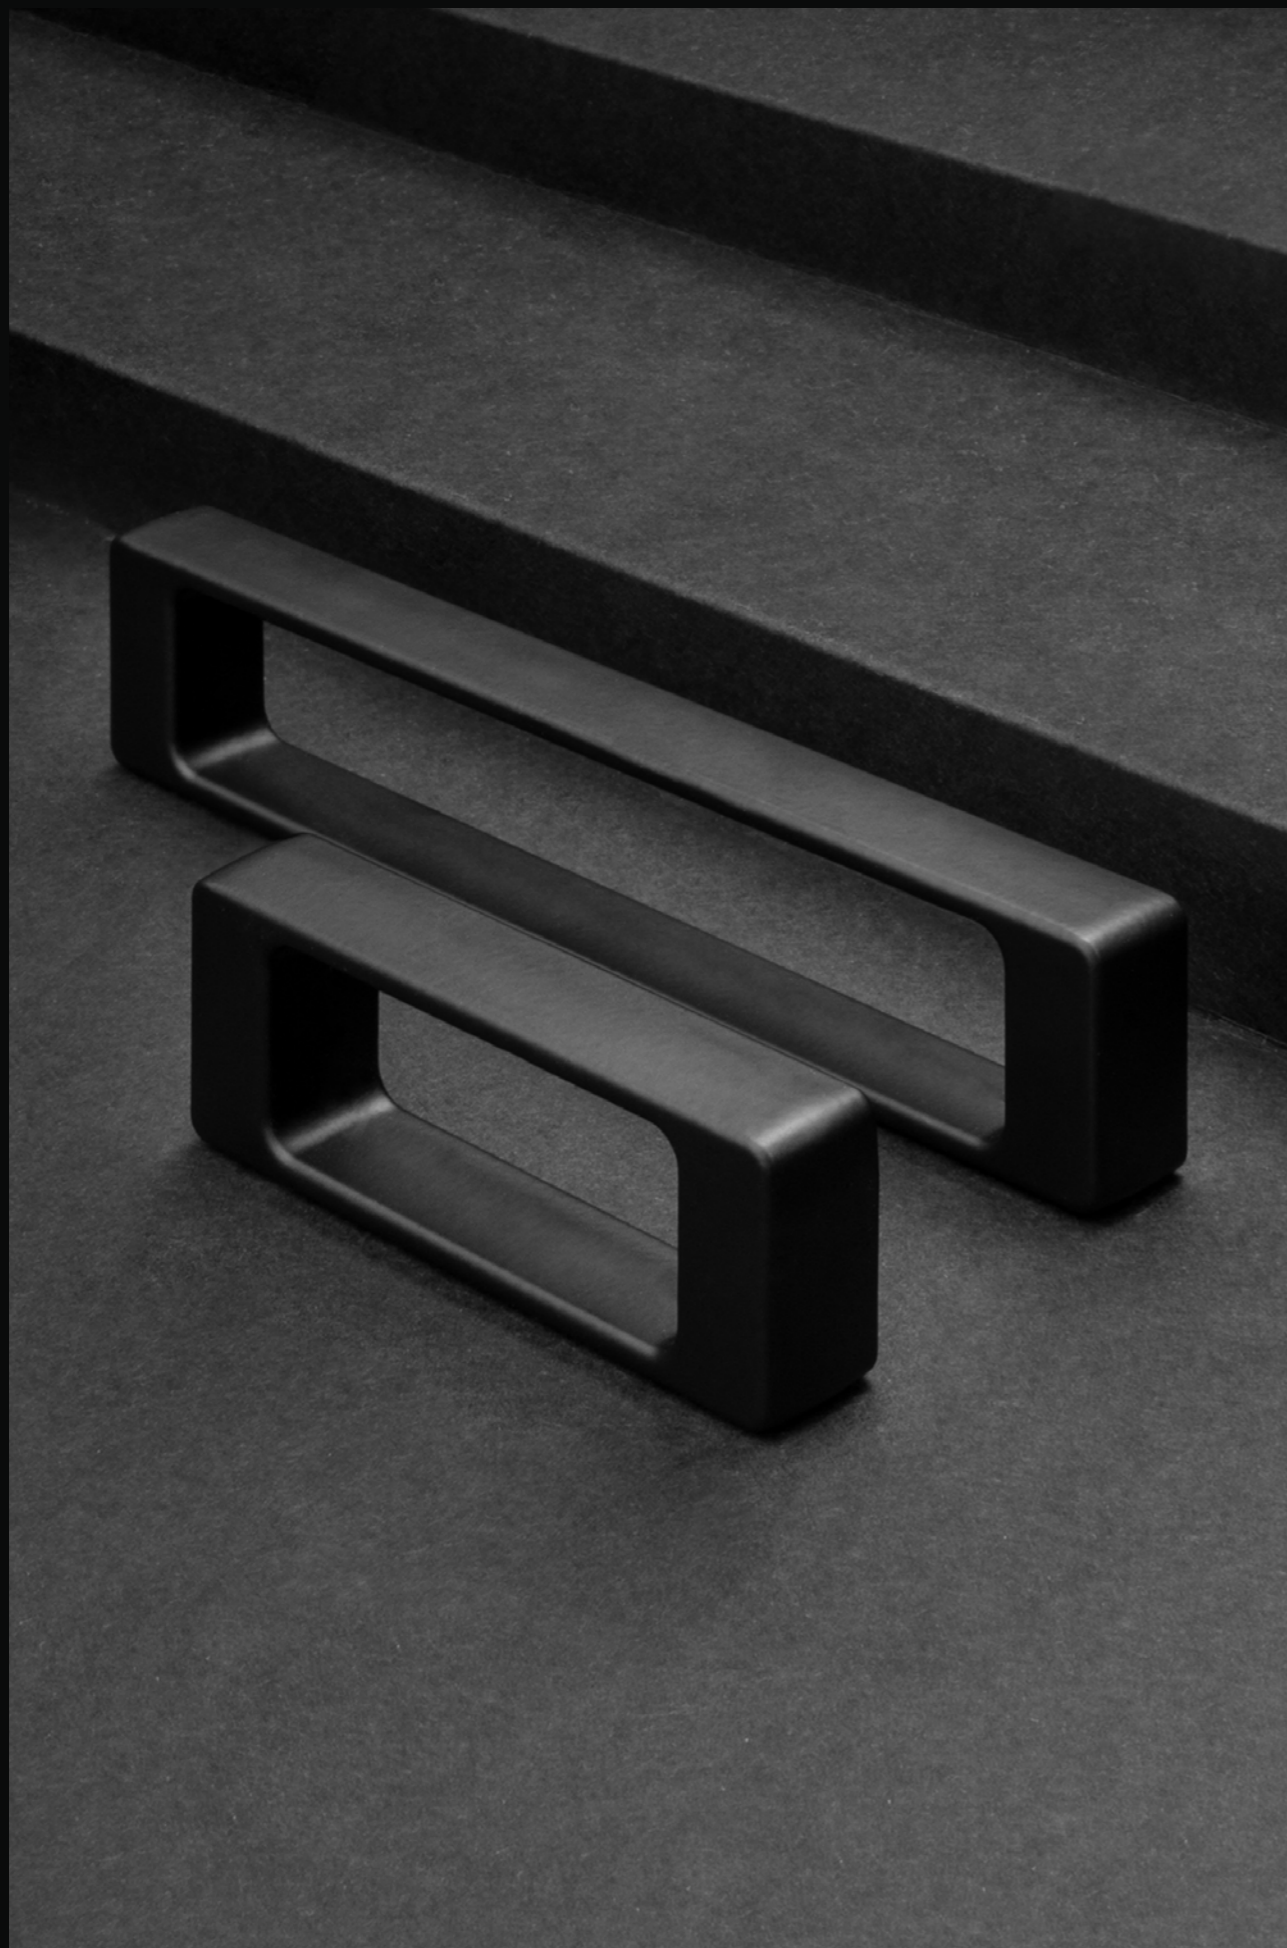

Material:

Zinc Alloyed

Sizes:

64mm | 128mm | 192mm

Length:

75mm | 140mm | 203mm

Available Colors:

Black • White • Dark Gray • Caramel • Special Silver • Rose Gold • Champagne • Chocolate • Red • Dark Blue • Light Blue • Orange • Light Turquoise • Pink • Purple