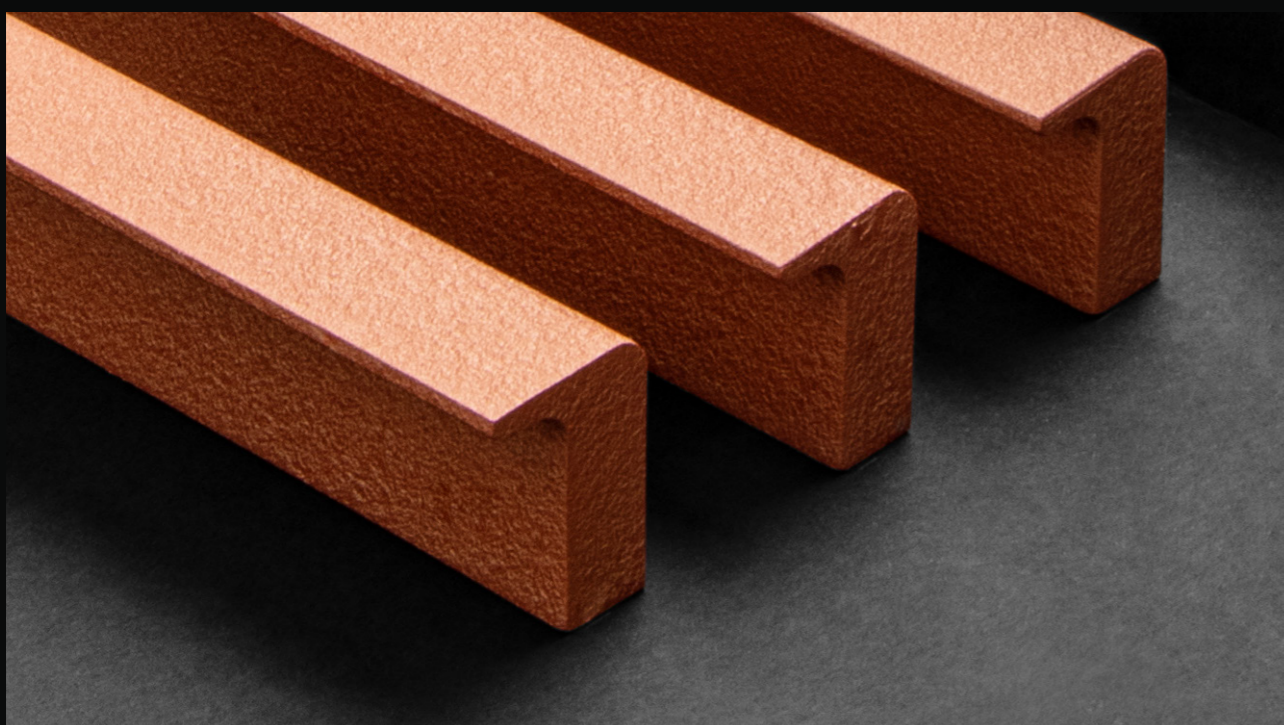

36

ANGEL MODEL

The World's highest
uninterrupted
waterfall.

Material:

Zinc Alloyed

Sizes:

64mm | 128mm | 192mm

Length: