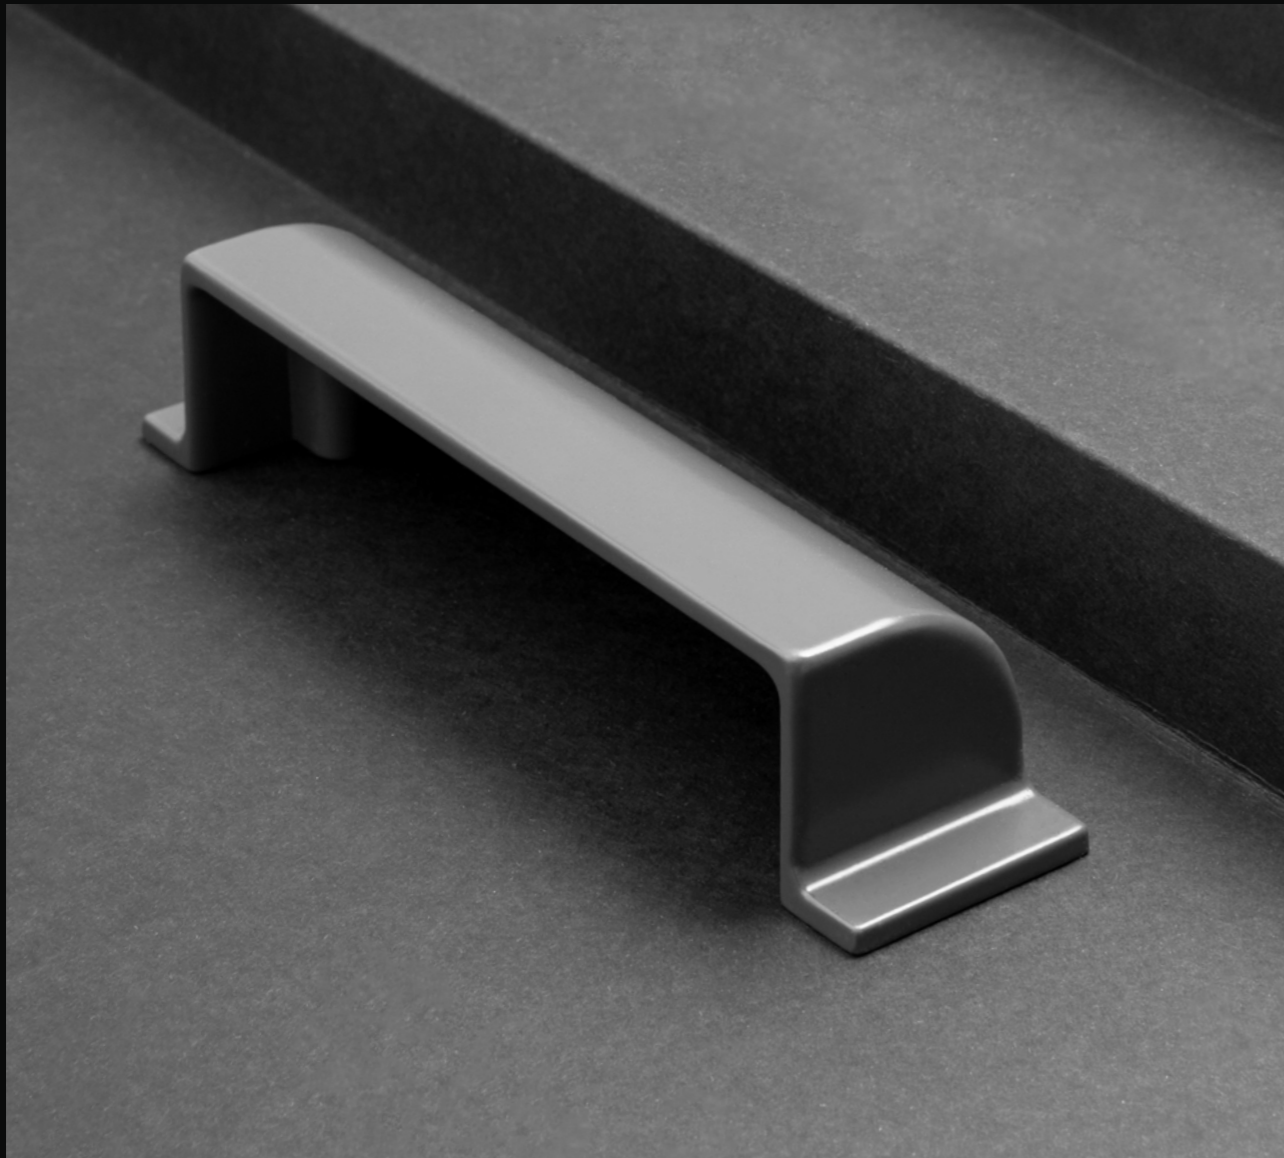

Material:

Zinc Alloyed

Size:

96 mm

Length:

130 mm

Available Colors:

Black • White • Dark Gray • Caramel • Special Silver • Rose Gold • Champagne • Chocolate • Red • Dark Blue • Light Blue • Orange • Light Turquoise • Pink • Purple