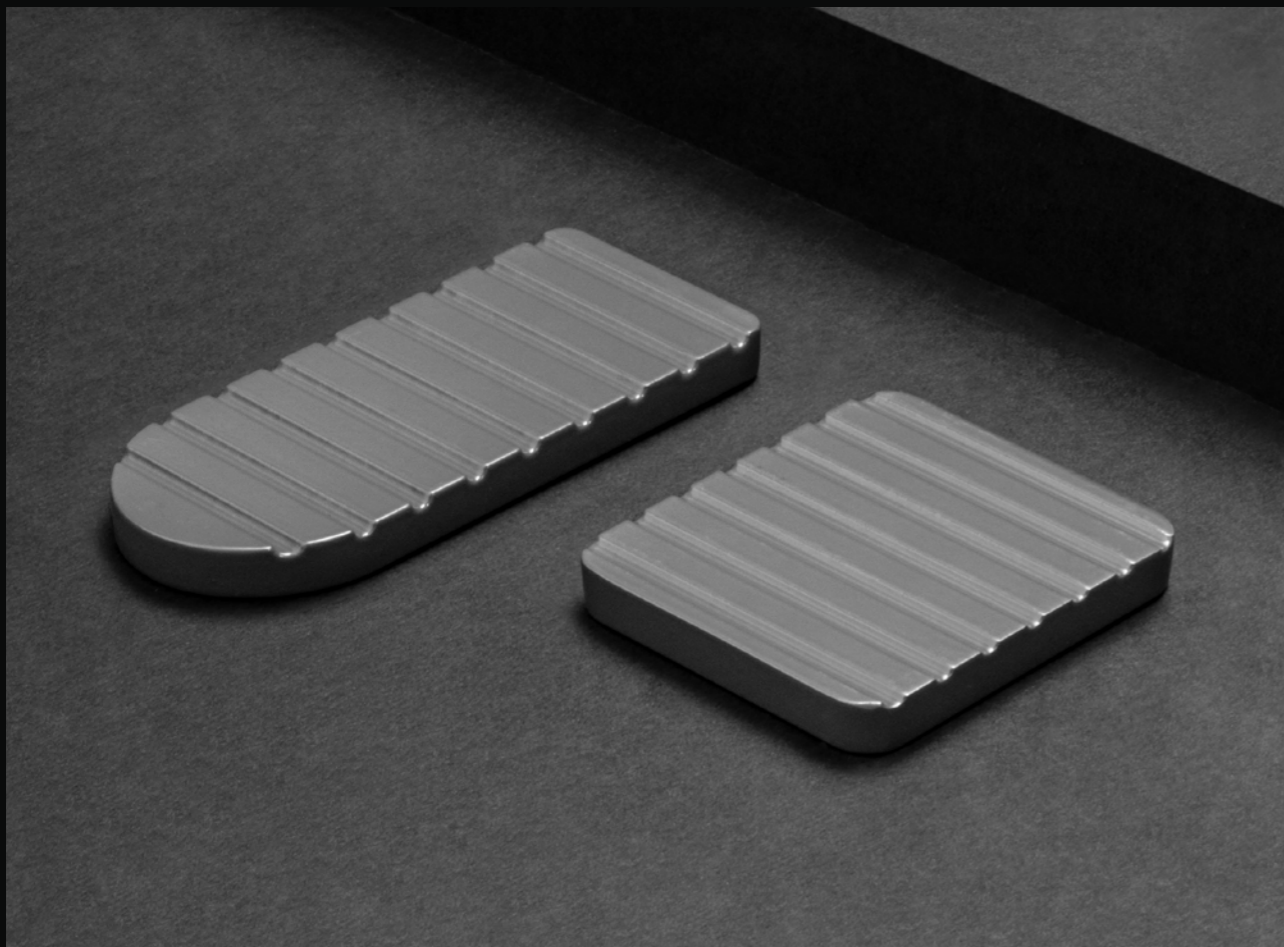

Available Colors:

Black • White • Dark Gray • Caramel • Special Silver • Rose Gold • Champagne • Chocolate • Red • Dark Blue • Light Blue • Orange • Light Turquoise • Pink • Purple