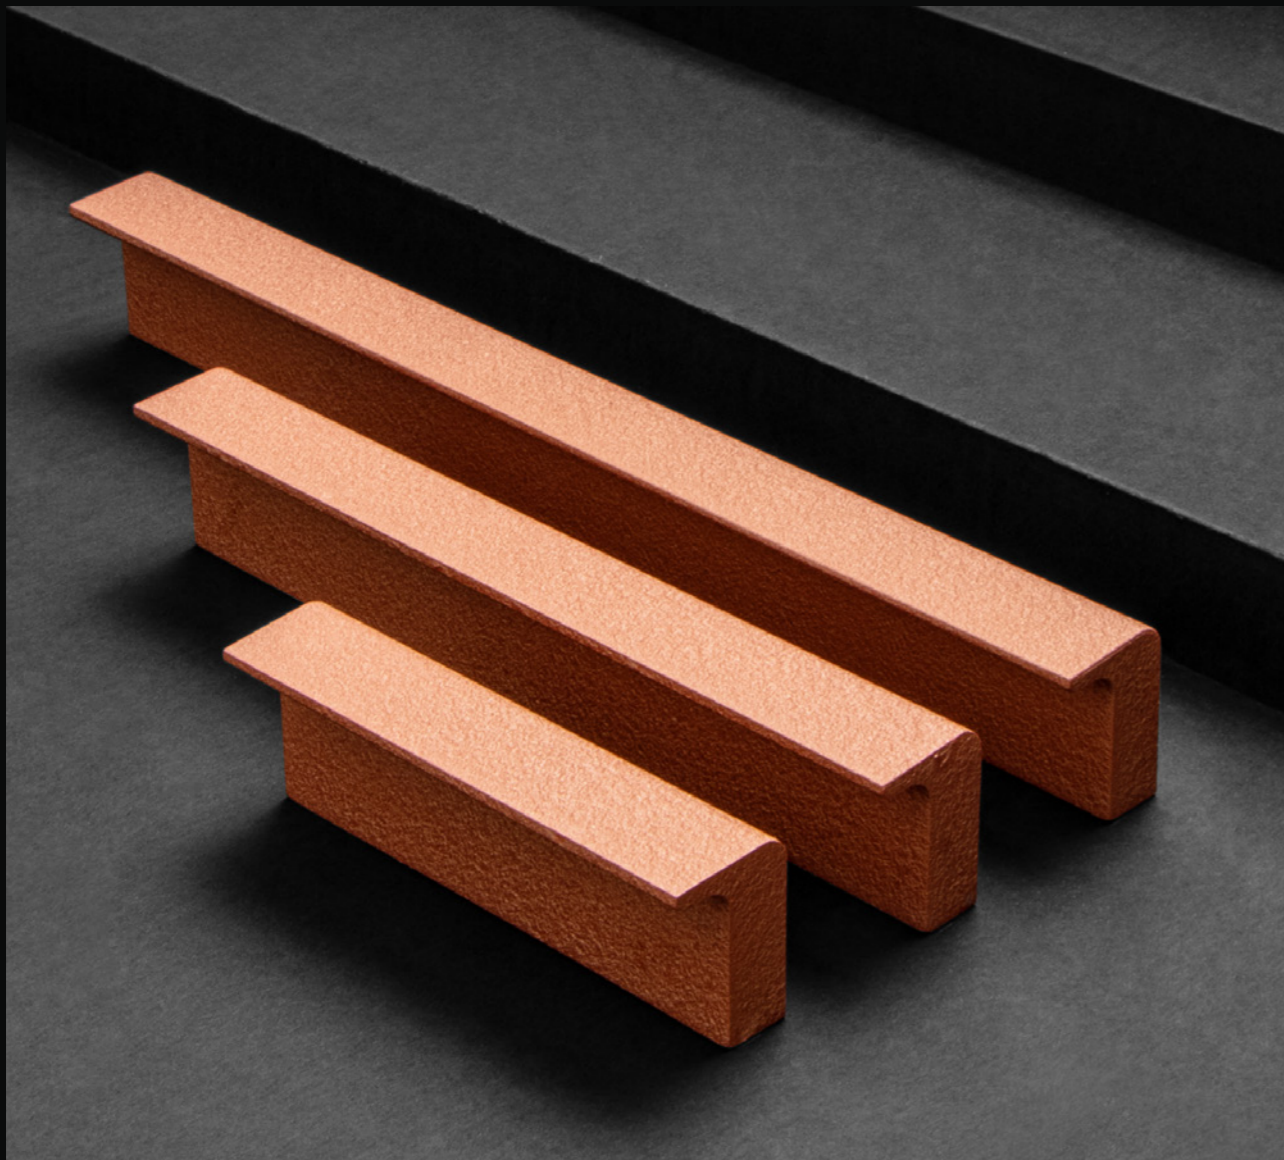

36

ANGEL MODEL

The World's highest
uninterrupted
waterfall.

Material:

Zinc Alloyed

Sizes:

64mm | 128mm | 192mm

Length: