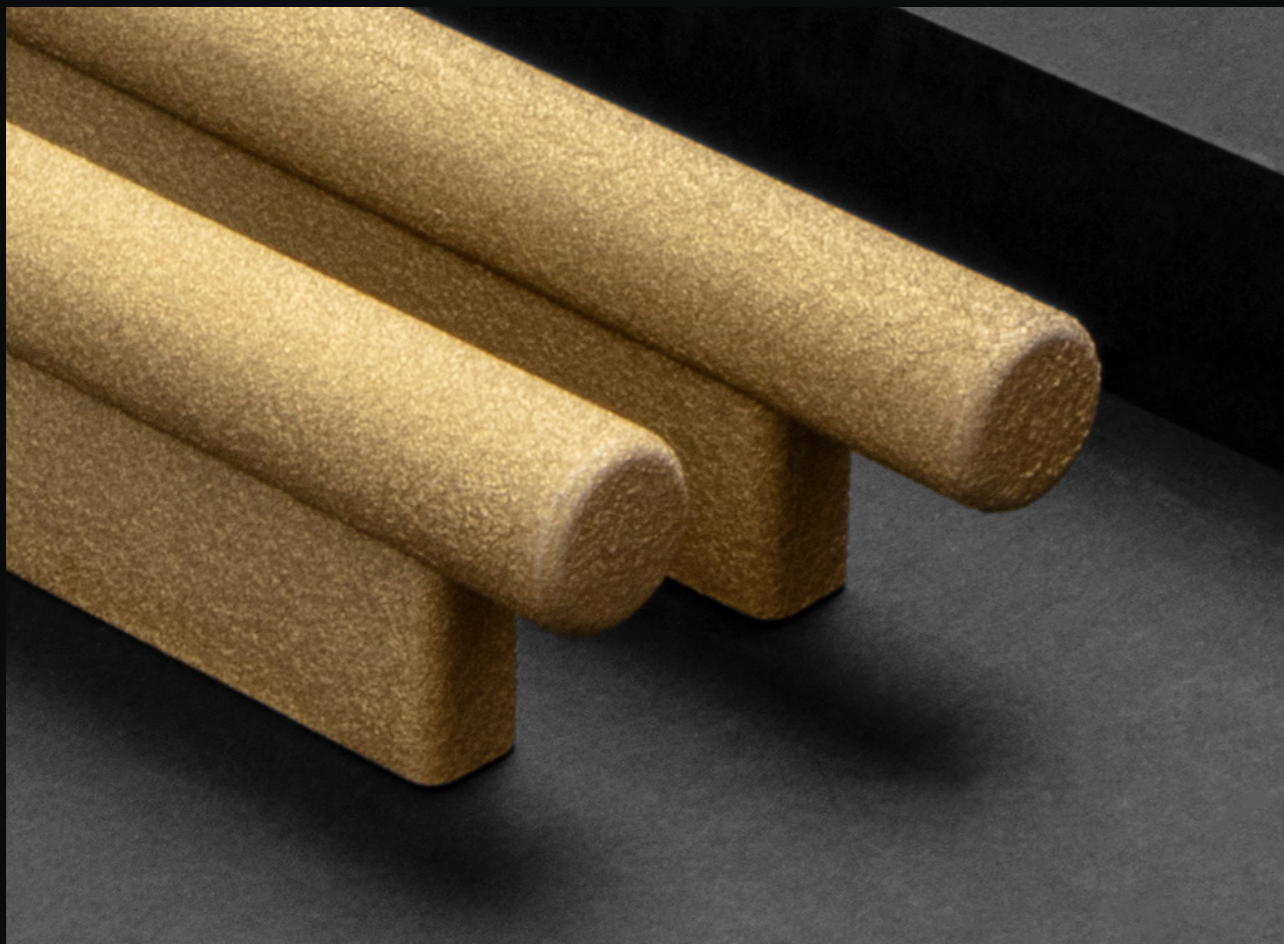

Material:

Zinc Alloyed

Sizes:

32mm | 64mm

Length:

70mm | 117mm

Available Colors:

Black • White • Dark Gray • Caramel • Special Silver • Rose Gold • Champagne • Chocolate • Red • Dark Blue • Light Blue • Orange • Light Turquoise • Pink • Purple