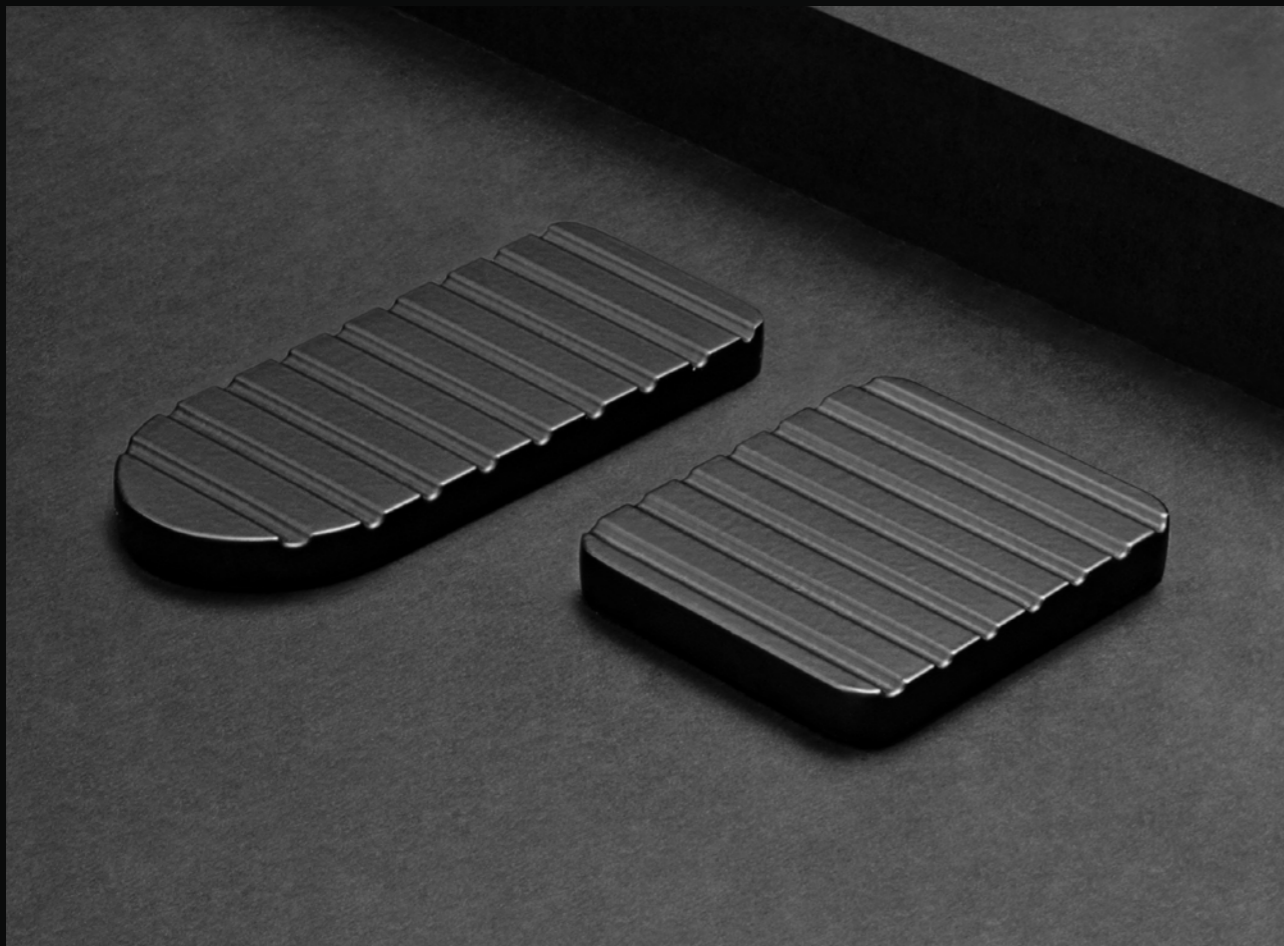

Material:

Zinc Alloyed

Finger Size:

32mm | Dimension: 30mm x 70mm

Square Size:

32mm | Dimension: 40mm x 45mm

Available Colors:

Black • White • Dark Gray • Caramel • Special Silver • Rose Gold • Champagne • Chocolate • Red • Dark Blue • Light Blue • Orange • Light Turquoise • Pink • Purple