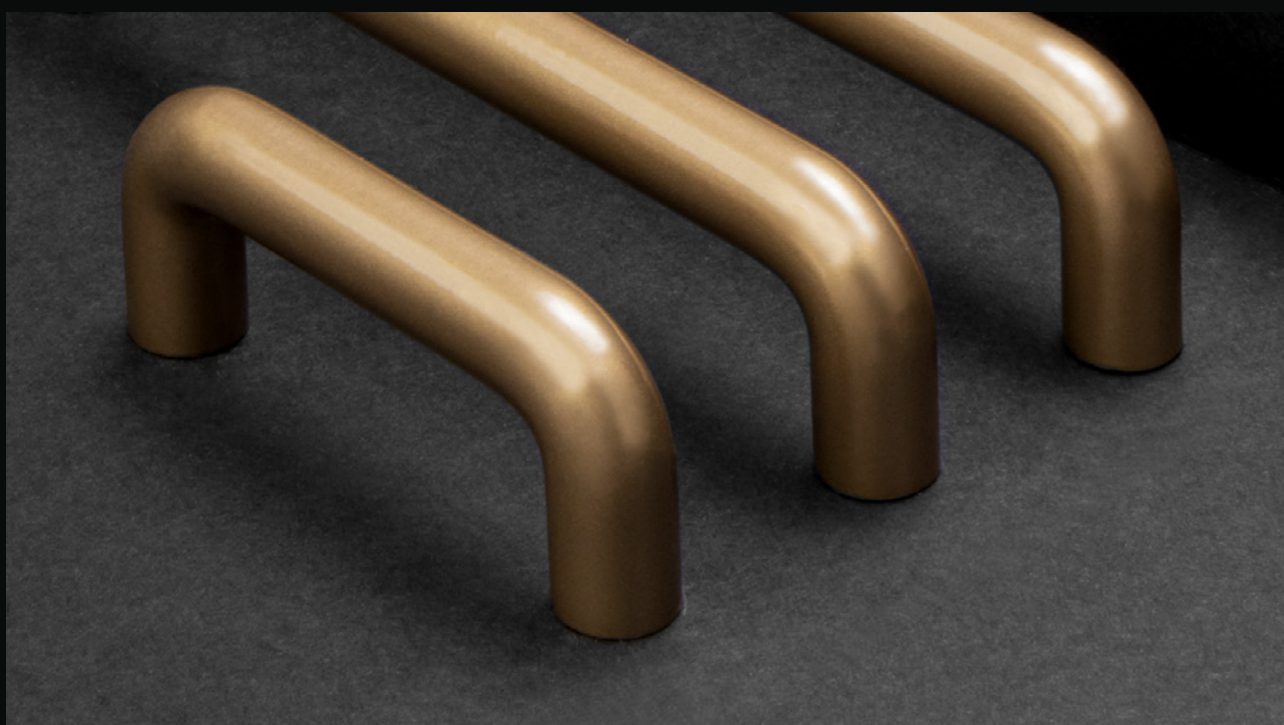

Material:

Zinc Alloyed

Sizes:

64mm | 128mm | 192mm

Length:

93mm | 157mm | 221mm

Available Colors:

Black • White • Dark Gray • Caramel • Special Silver • Rose Gold • Champagne • Chocolate • Red • Dark Blue • Light Blue • Orange • Light Turquoise • Pink • Purple