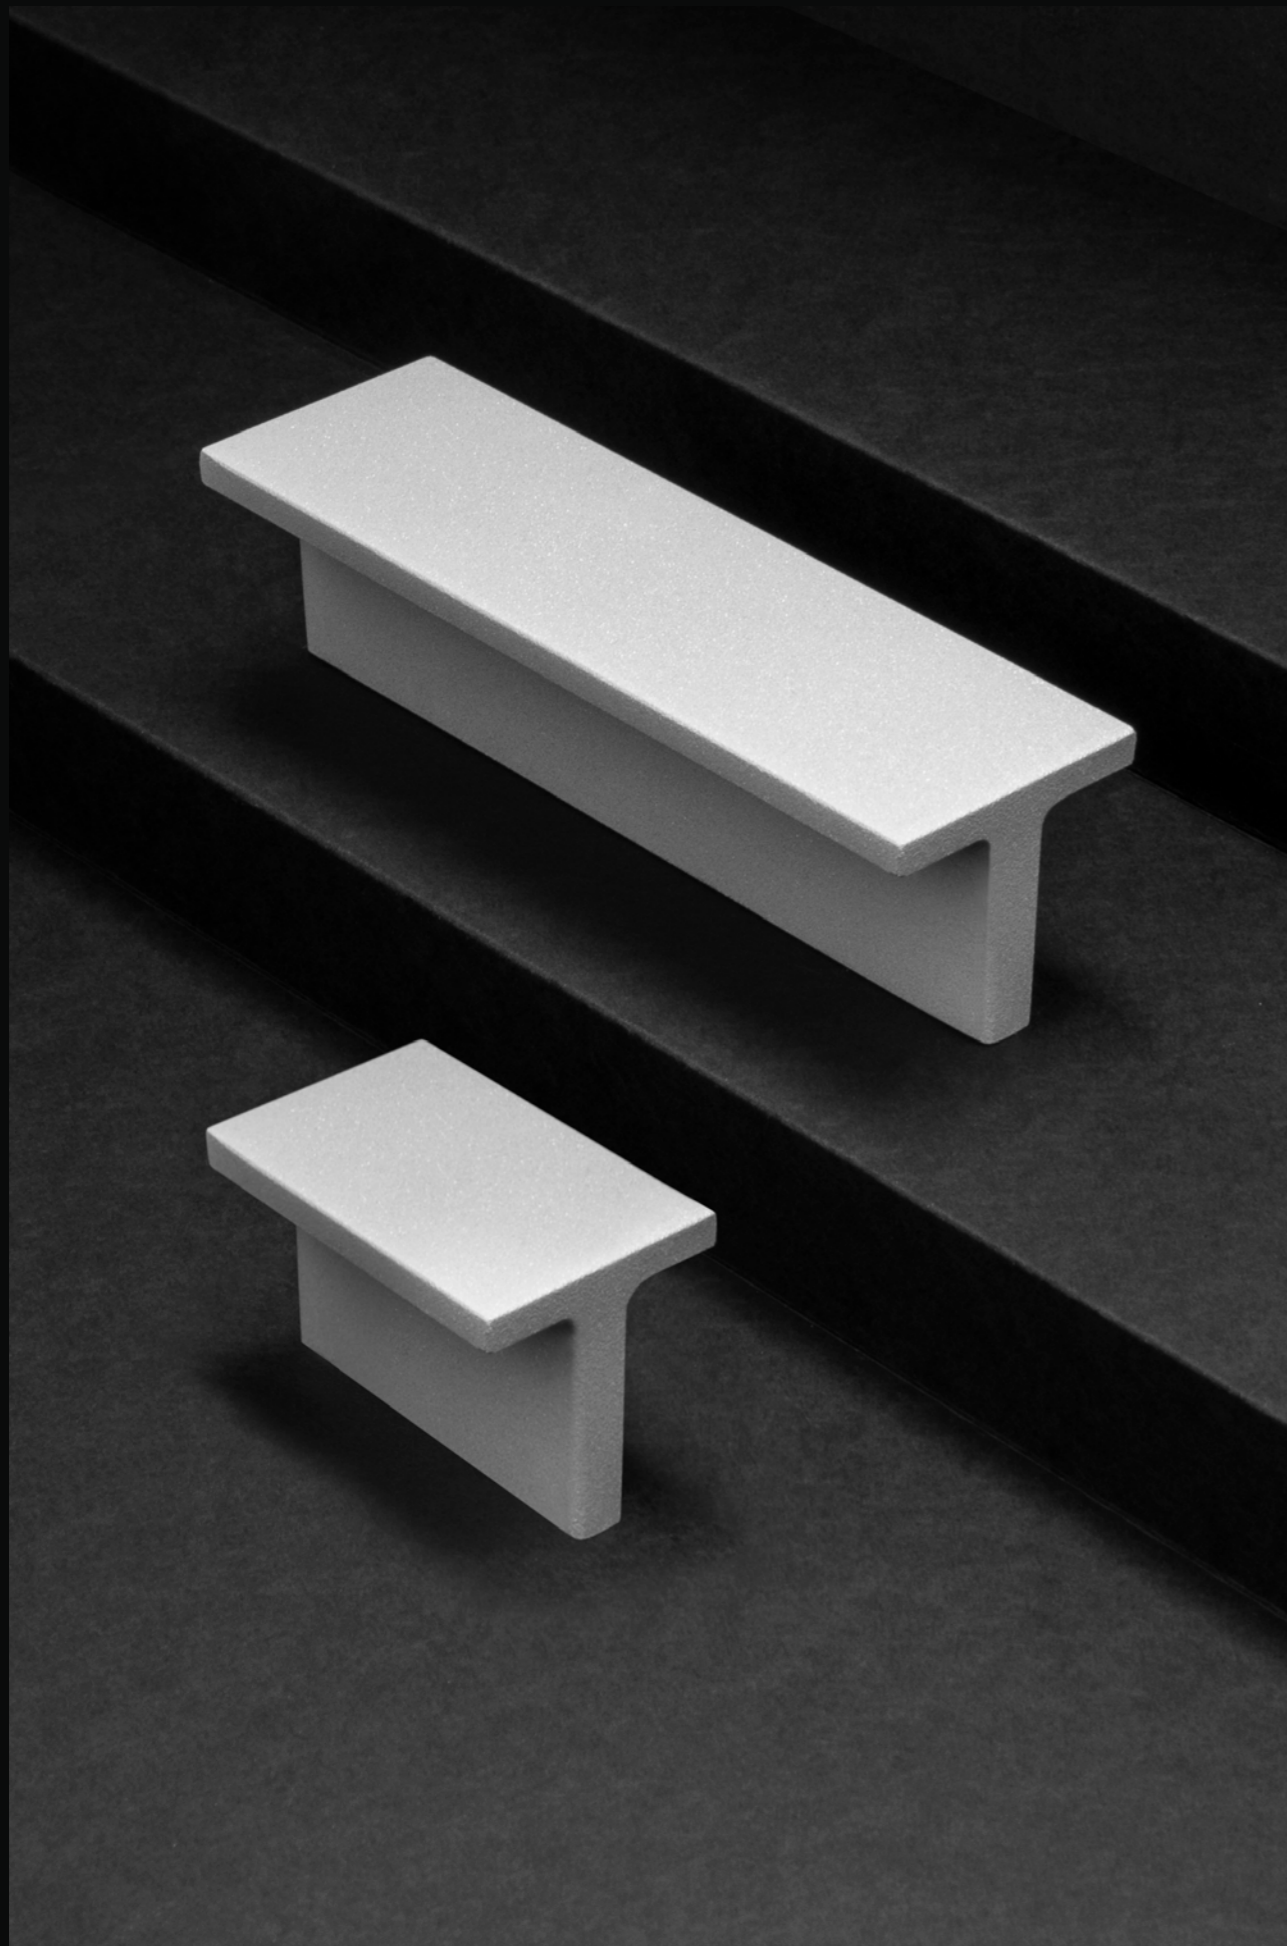

Material:

Zinc Alloyed

Sizes:

32mm | 96mm

Length:

41mm | 105mm

Available Colors:

Black • White • Dark Gray • Caramel • Special Silver • Rose Gold • Champagne • Chocolate • Red • Dark Blue • Light Blue • Orange • Light Turquoise • Pink • Purple